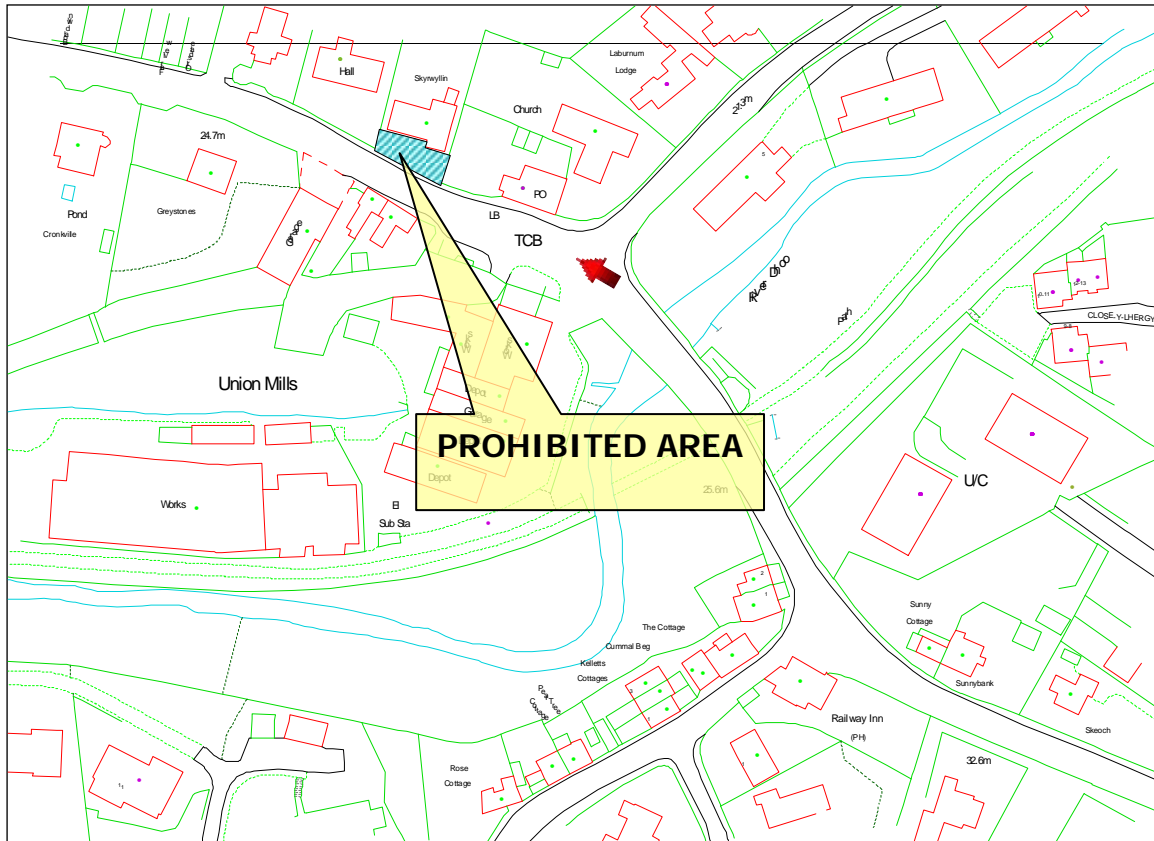

Prohibited Area Skrillin Union Mills

ARROW INDICATES COURSE DIRECTION

WHILE THE ROAD IS CLOSED THE PUBLIC ARE NOT PERMITTED IN THIS AREA

IF YOU ARE IN OR REMAIN IN A PROHIBITED OR RESTRICTED AREA, YOU ARE
BREAKING THE LAW AND COULD CAUSE THE RACE OR PRACTICE TO BE STOPPED
UNAUTHORISED REMOVAL OF THIS SIGN MAY RESULT IN PROSECUTION