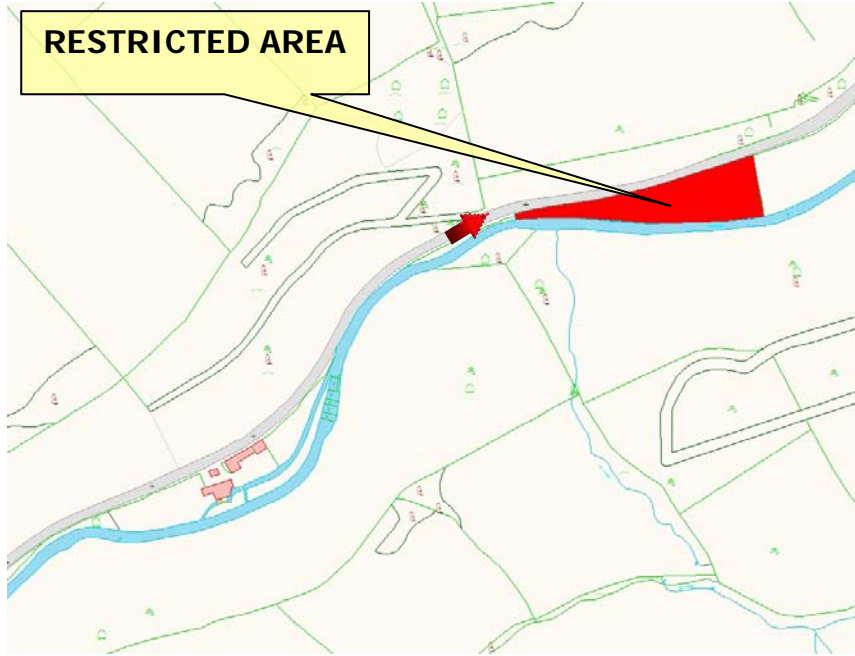

**Restricted Area
Black Dub – Heli Field**

ARROW INDICATES COURSE DIRECTION

WHILE THE ROAD IS CLOSED THE PUBLIC ARE NOT PERMITTED IN THIS AREA

IF YOU ARE IN OR REMAIN IN A PROHIBITED OR RESTRICTED AREA, YOU ARE BREAKING THE LAW AND COULD CAUSE THE RACE OR PRACTICE TO BE STOPPED
UNAUTHORISED REMOVAL OF THIS SIGN MAY RESULT IN PROSECUTION